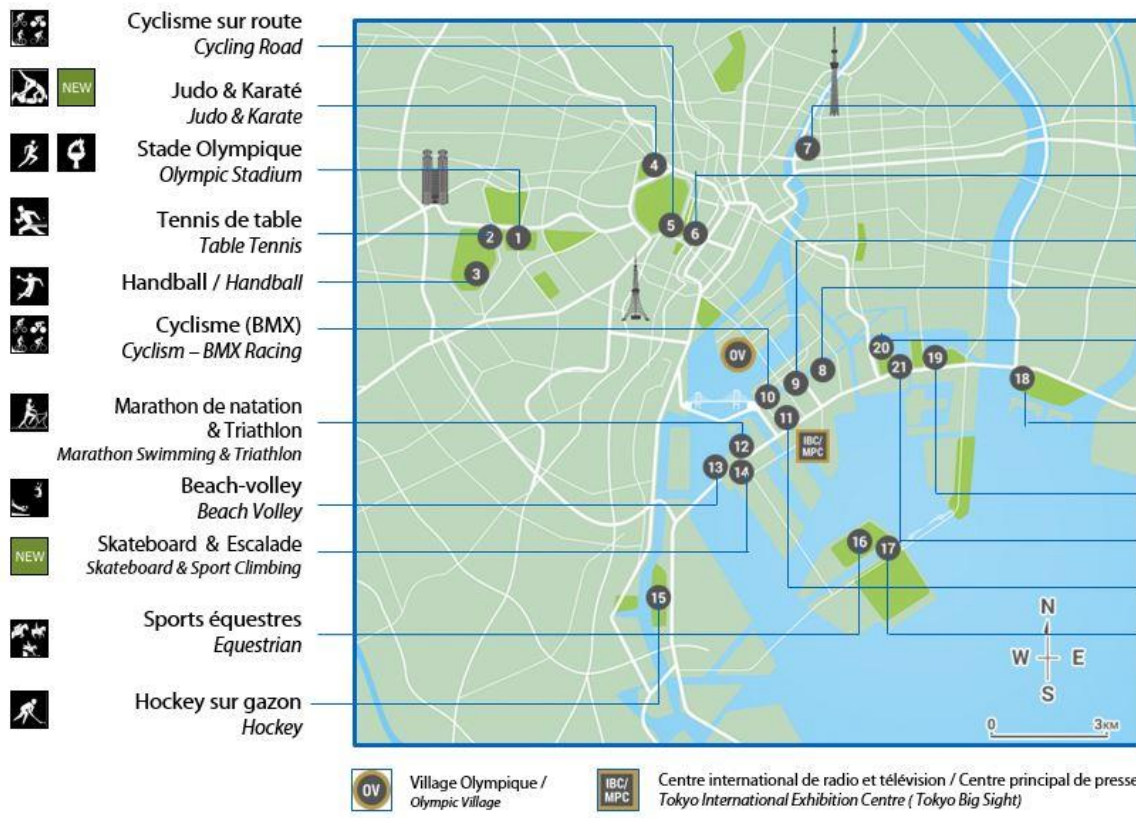

- Cyclisme sur route / Cycling Road
- Judo & Karaté / Judo & Karate
- Stade Olympique / Olympic Stadium
- Tennis de table / Table Tennis
- Handball / Handball
- Cyclisme (BMX) / Cyclism - BMX Racing
- Marathon de natation & Triathlon / Marathon Swimming & Triathlon
- Beach-volley / Beach Volley
- Skateboard & Escalade / Skateboard & Sport Climbing
- Sports équestres / Equestrian
- Hockey sur gazon / Hockey

- Boxe / Boxing
- Haltérophilie / Weightlifting
- Gymnastique / Gymnastics
- Volleyball (en salle) / Volleyball
- Sports aquatiques / Aquatic sports
- Canoë-kayak (slalom) / Canoe Slalom
- Tir à l'arc / Archery
- Waterpolo / Waterpolo
- Tennis / Tennis
- Canoë-kayak & aviron / Canoe & Rowing

Village Olympique / Olympic Village   Centre international de radio et télévision / Centre principal de presse Tokyo International Exhibition Centre (Tokyo Big Sight)