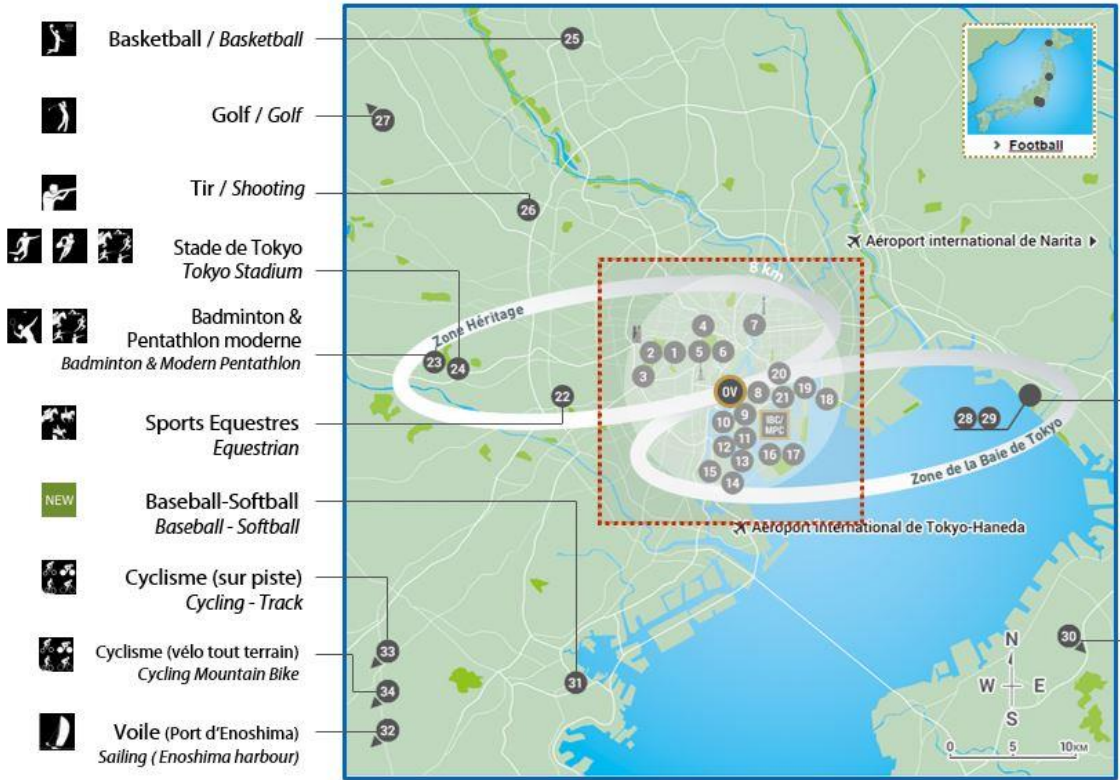

### SITES TOURISTIQUES

- Mairie de Tokyo
- Tokyo Tower
- Tokyo Sky Tree

Olympic Village

Media Center – Tokyo  
International Exhibition Centre

### TOKYO BAY ZONE

- 12** Ariake Arena  
Volleyball
- 13** Ariake Gymnastics Centre  
Gymnastique
- 14** Ariake Urban Sports Park  
Cyclisme (BMX Freestyle, BMX Race)  
Skateboard
- 15** Ariake Tennis Park  
Tennis
- 16** Odaiba Marine Park  
Natation marathon  
Triathlon
- 17** Shiokaze Park  
Beach volley
- 18** Aomi Urban Sports Park  
Basketball (3x3)  
Escalade sportive
- 19** Oi Hockey Stadium  
Hockey
- 20** Sea Forest Cross-Country Course  
Équitation (concours complet : cross-country)
- 21** Sea Forest Waterway  
Canoë sprint (course en ligne)  
Aviron
- 22** Kasai Canoe Slalom Centre  
Canoë Slalom
- 23** Yumenoshima Park Archery Field  
Tir à l'arc
- 24** Tokyo Aquatics Centre  
Natation  
Plongeon  
Natation synchronisée
- 25** Tatsumi Water Polo Centre  
Water-polo
- 26** Makuhari Messe Hall A  
Taekwondo  
Lutte
- 27** Makuhari Messe Hall B  
Escrime

### OUTSIDE ZONE

- 28** Tsurigasaki Surfing Beach  
Surf
- 29** Saitama Super Arena  
Basketball
- 30** Asaka Shooting Range  
Tir
- 31** Kasumigaseki Country Club  
Golf
- 32** Enoshima Yacht Harbour  
Voile
- 33** Izu Velodrome  
Cyclisme sur piste
- 34** Izu MTB Course  
Cyclisme (VTT)
- 35** Fuji International Speedway  
Cyclisme (Route (Épreuve en ligne : Arrivée, Contre-la-montre individuel))
- 36** Fukushima Azuma Baseball Stadium  
Baseball/Softball
- 37** Yokohama Baseball Stadium  
Baseball/Softball
- 38** Sapporo Dome  
Football
- 39** Miyagi Stadium  
Football
- 40** Ibaraki Kashima Stadium  
Football
- 41** Saitama Stadium  
Football
- 42** International Stadium Yokohama  
Football